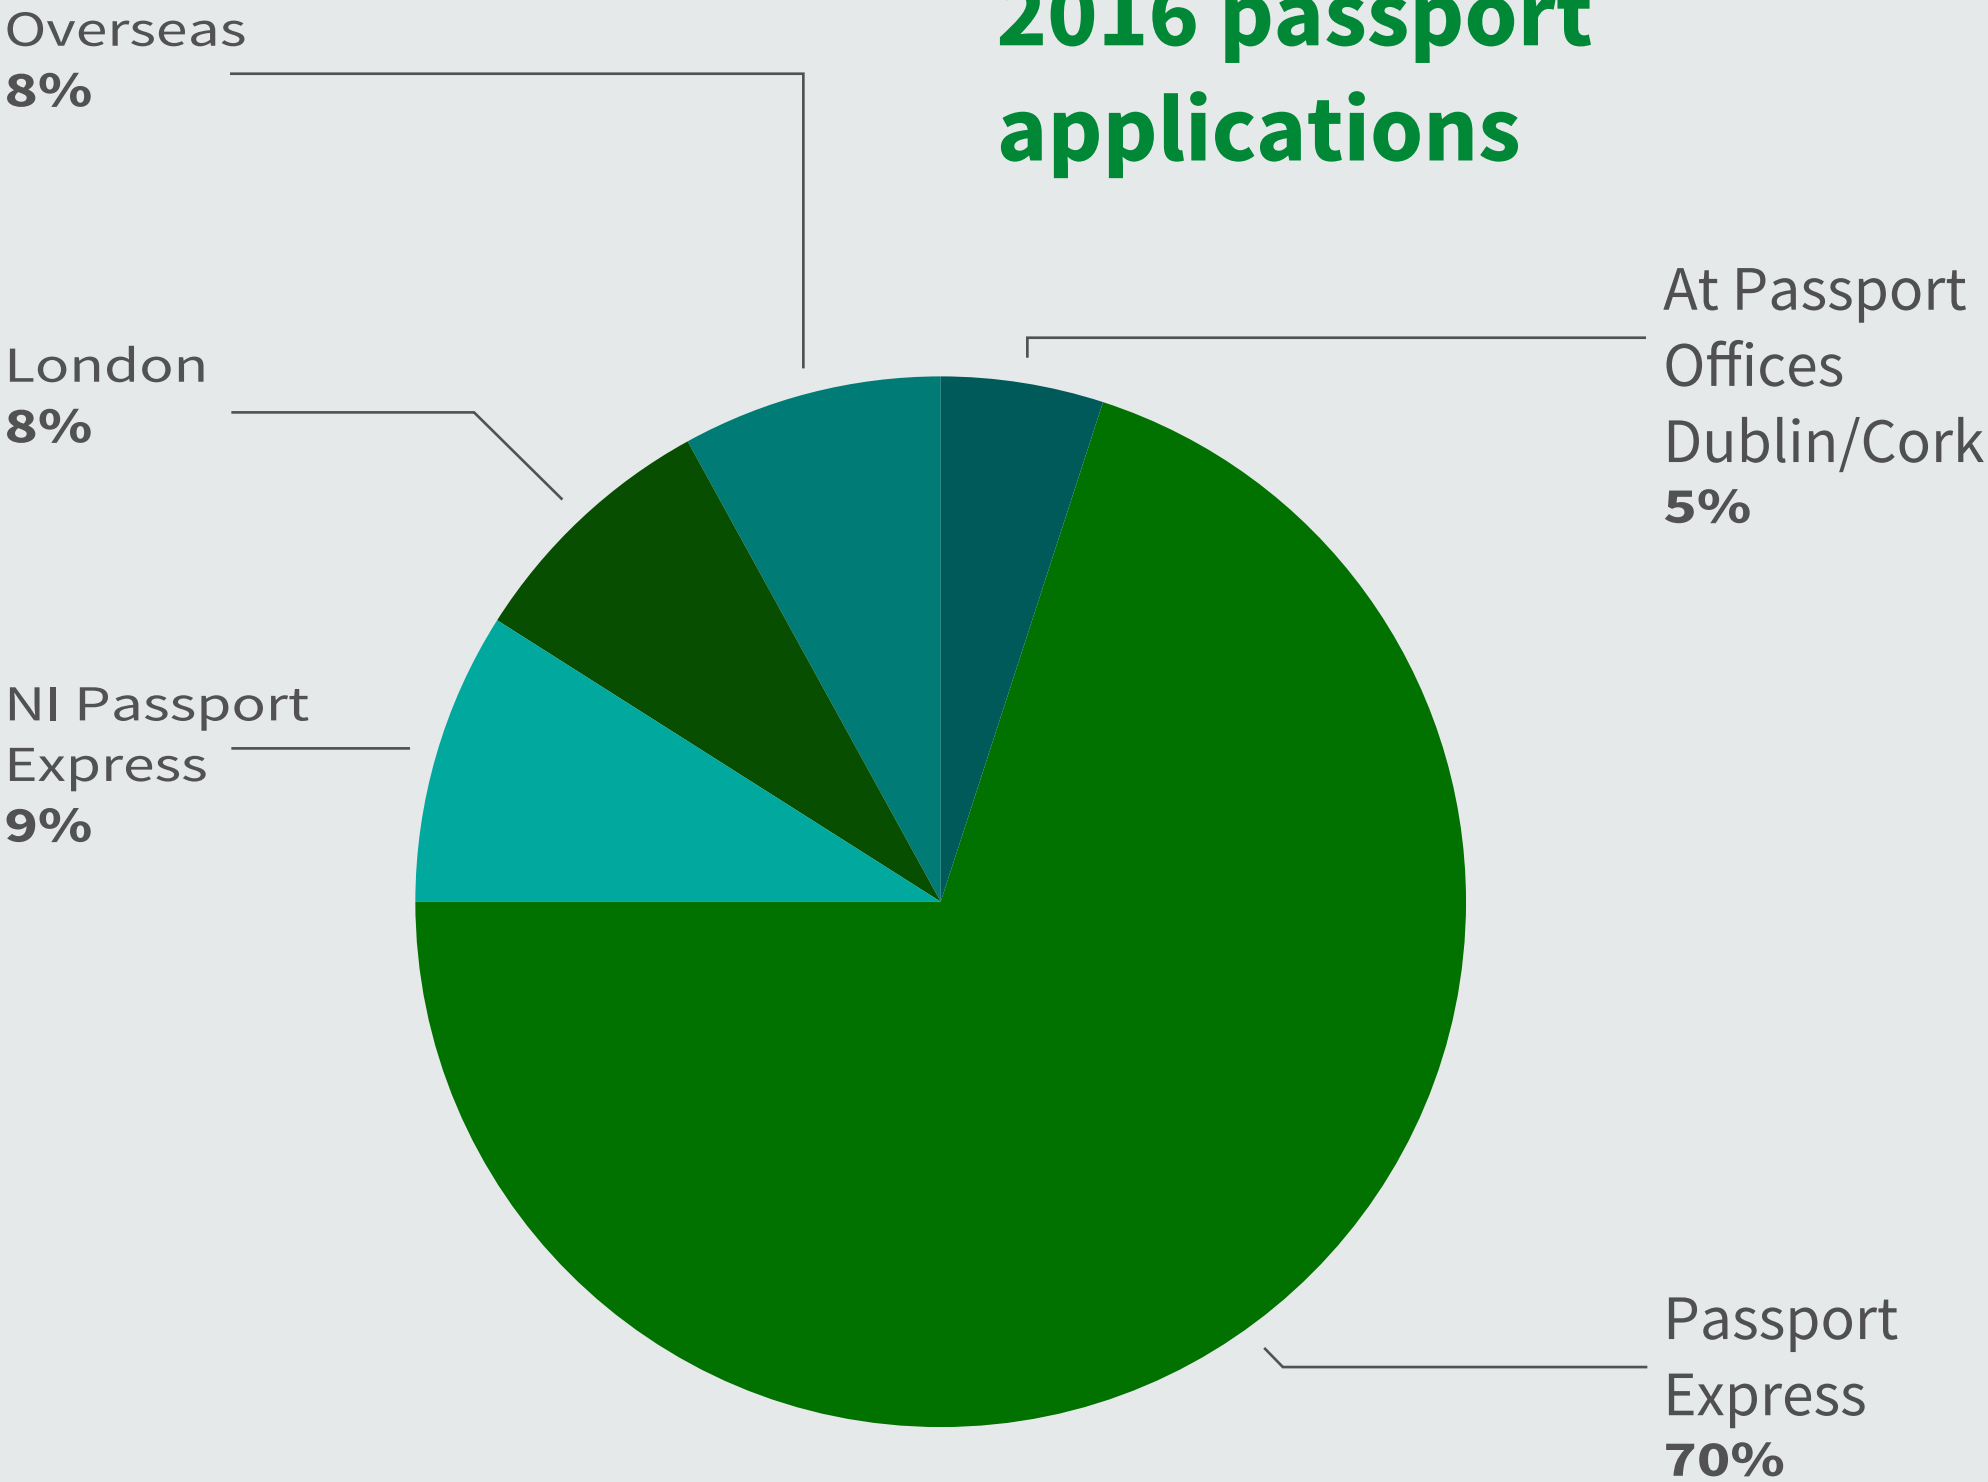

In 2016, Our Passport Service...

733,060
PASSPORTS
ISSUED **9%**
INCREASE
COMPARED
TO 2015

65,727
Passports Issued
via Northern
Ireland Passport
Express

28,630 First time
applicants **43.56%** increase
compared to 2015;
37,097 renewals
56.44% increase
compared to 2015

59,858
Passports
Issued via
London Office

15,971
First time applicants **26.68%**
increase compared to 2015;
43,887 renewals
73.32% increase compared
to 2015

271,149

Passports issued to under 18s

58,389
under 3

212,760
over 3 under 18

24,443
Passport
cards issued

54,595 Passports issued via
missions abroad – a **9.15%** increase
compared to 2015

2016 passport applications

**Most popular
names – James
and Emily**

**Busiest
months –
April, May
and June**